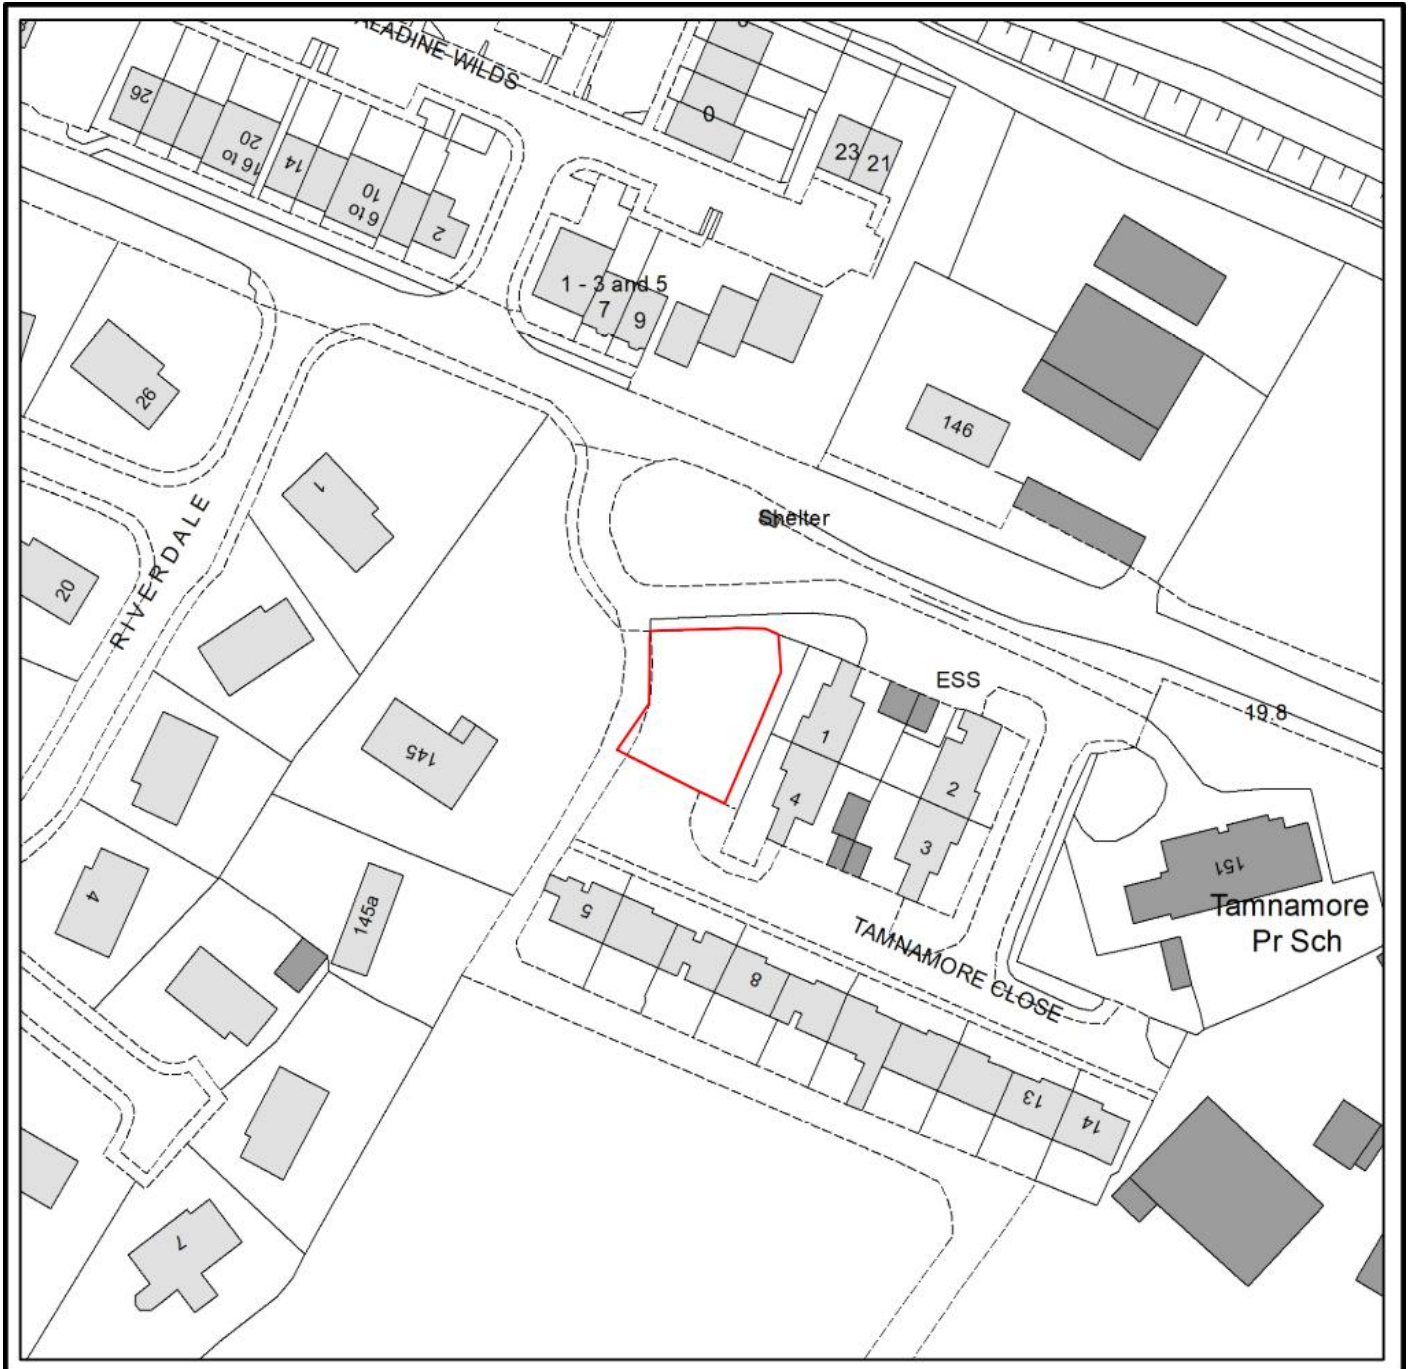

NIHE TO: MUDC

ADDRESS: Land at Tamnamore Close
Dungannon
Co Tryone

N.I.H.E.
Place Shaping South
Marlborough House
Central Way
CRAIGAVON
BT64 1AD

REF. NO: _____

ORDNANCE SURVEY MAP NO: I.G. 16114SE

APPROXIMATE SCALE: 1:1,250

PLEASE ENSURE THAT YOUR CLIENT(S) IS/ARE SATISFIED THAT THE BOUNDARY AS
OUTLINED IN RED ON THE MAPS ATTACHED IS CORRECT