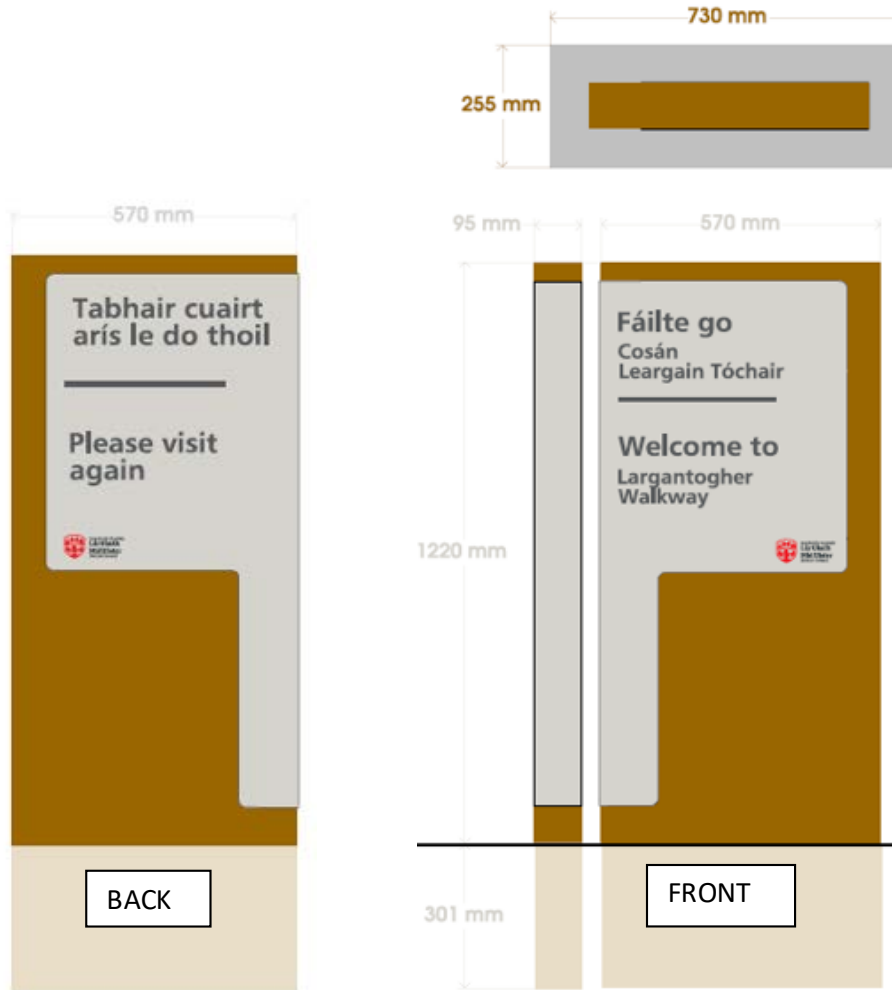

APPENDIX 2 – SIGNAGE INSTALLED TO DATE

Comhairle Ceantair
Lár Uladh
Mid Ulster
District Council

DUNGANNON LEISURE CENTRE ADDITIONAL

APPENDIX 2 – SIGNAGE INSTALLED TO DATE

Comhairle Ceantair
Lár Uladh
Mid Ulster
District Council

GARDENERS HALL DUNGANNON

APPENDIX 3 – PROPOSED NEW SIGNAGE FOR URBAN & RURAL WALKWAYS

Comhairle Ceantair
Lár Uladh
Mid Ulster
District Council

Signage comprised of 95mm² 'brown' recycled plastic posts securely fixed together with hidden fixings, the posts will be concreted into the ground with a 255mm*730mm plinth around it level with the ground. The faceplate is to be made of brushed silver composite material with text directly applied.