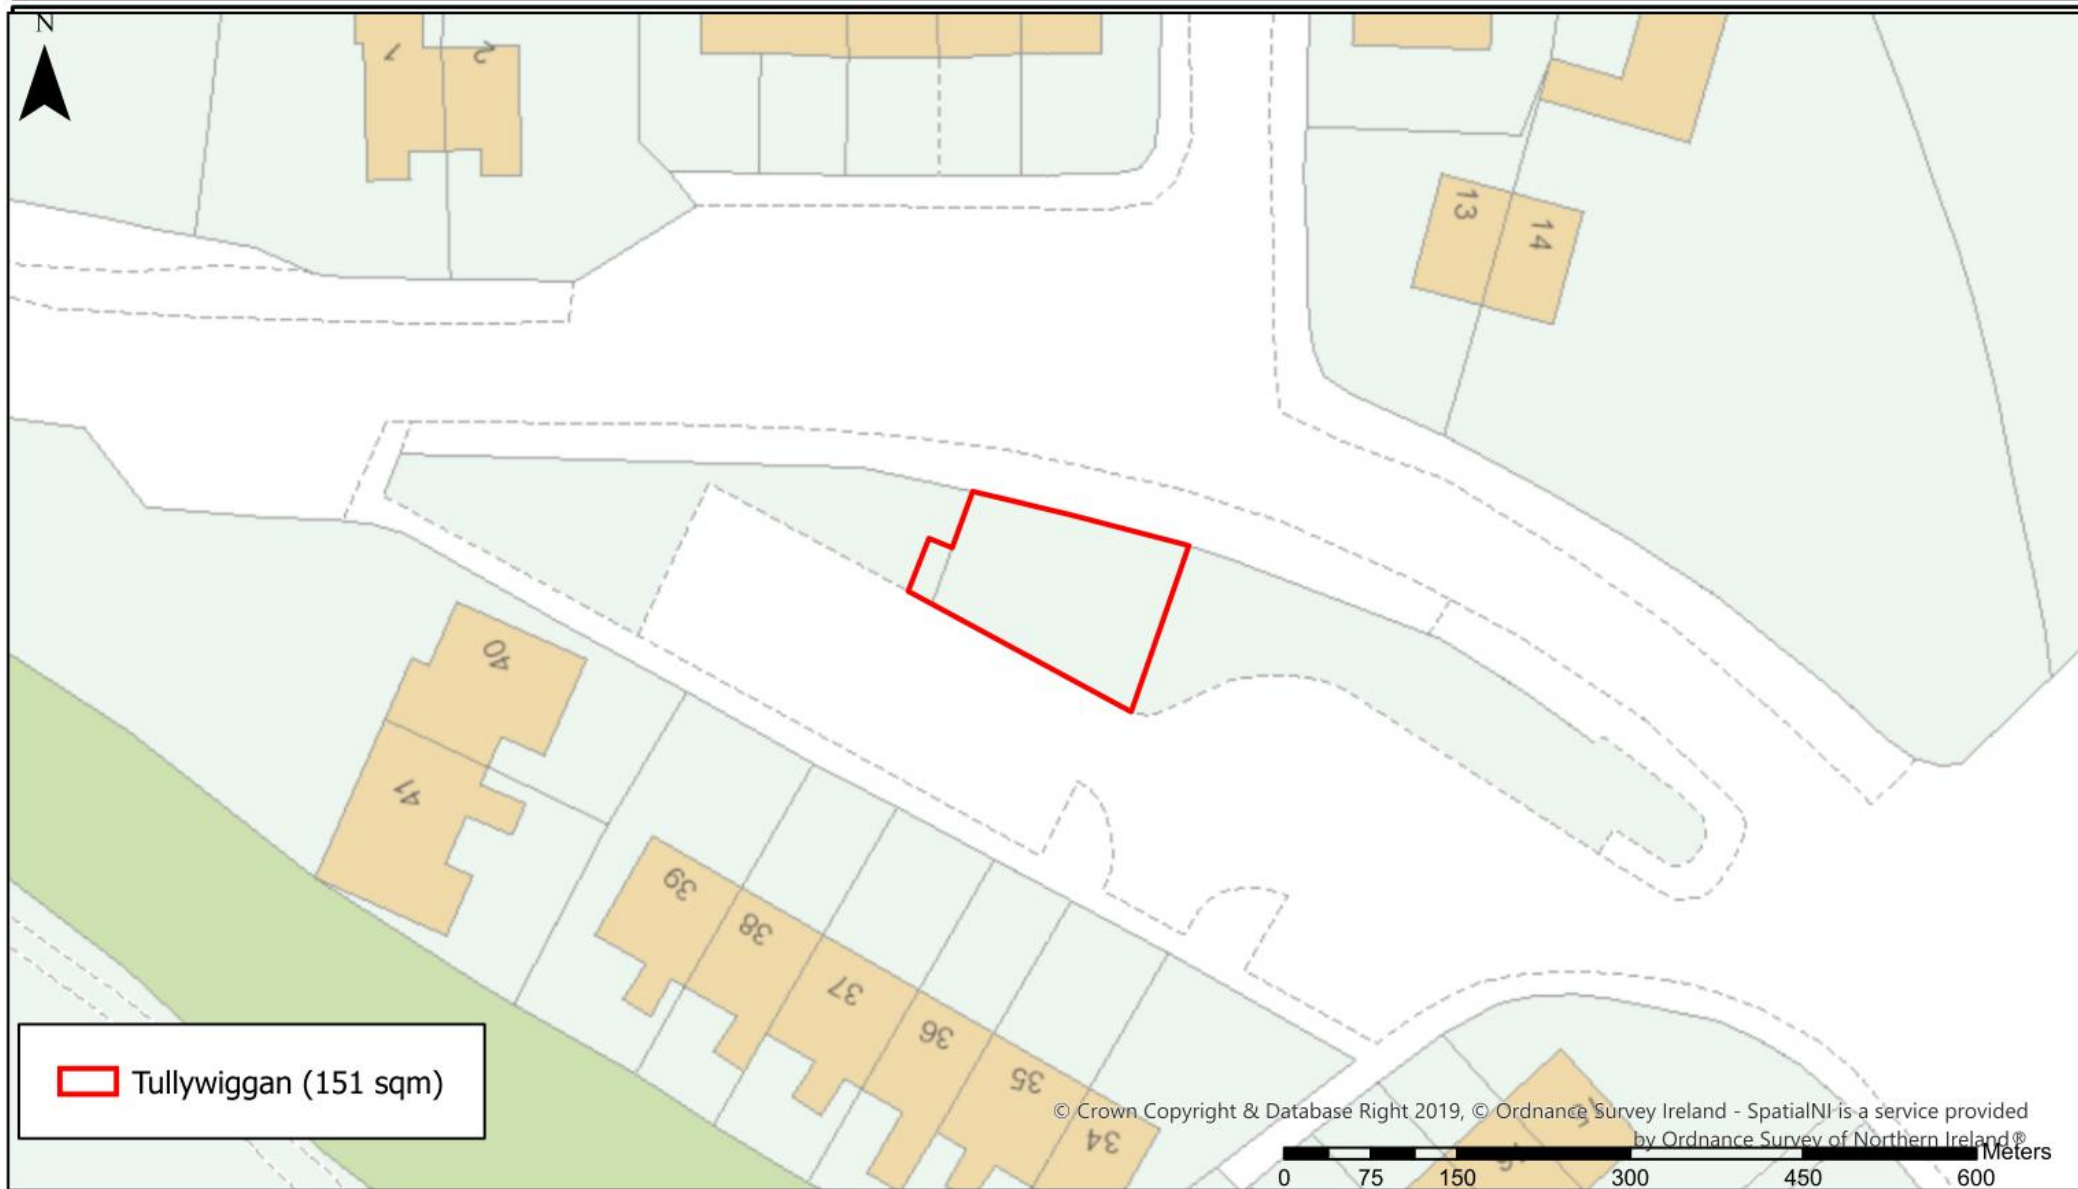

Tullywiggan Play Area

 Tullywiggan (151 sqm)

© Crown Copyright & Database Right 2019, © Ordnance Survey Ireland - SpatialNI is a service provided by Ordnance Survey of Northern Ireland®

0 75 150 300 450 600 Meters