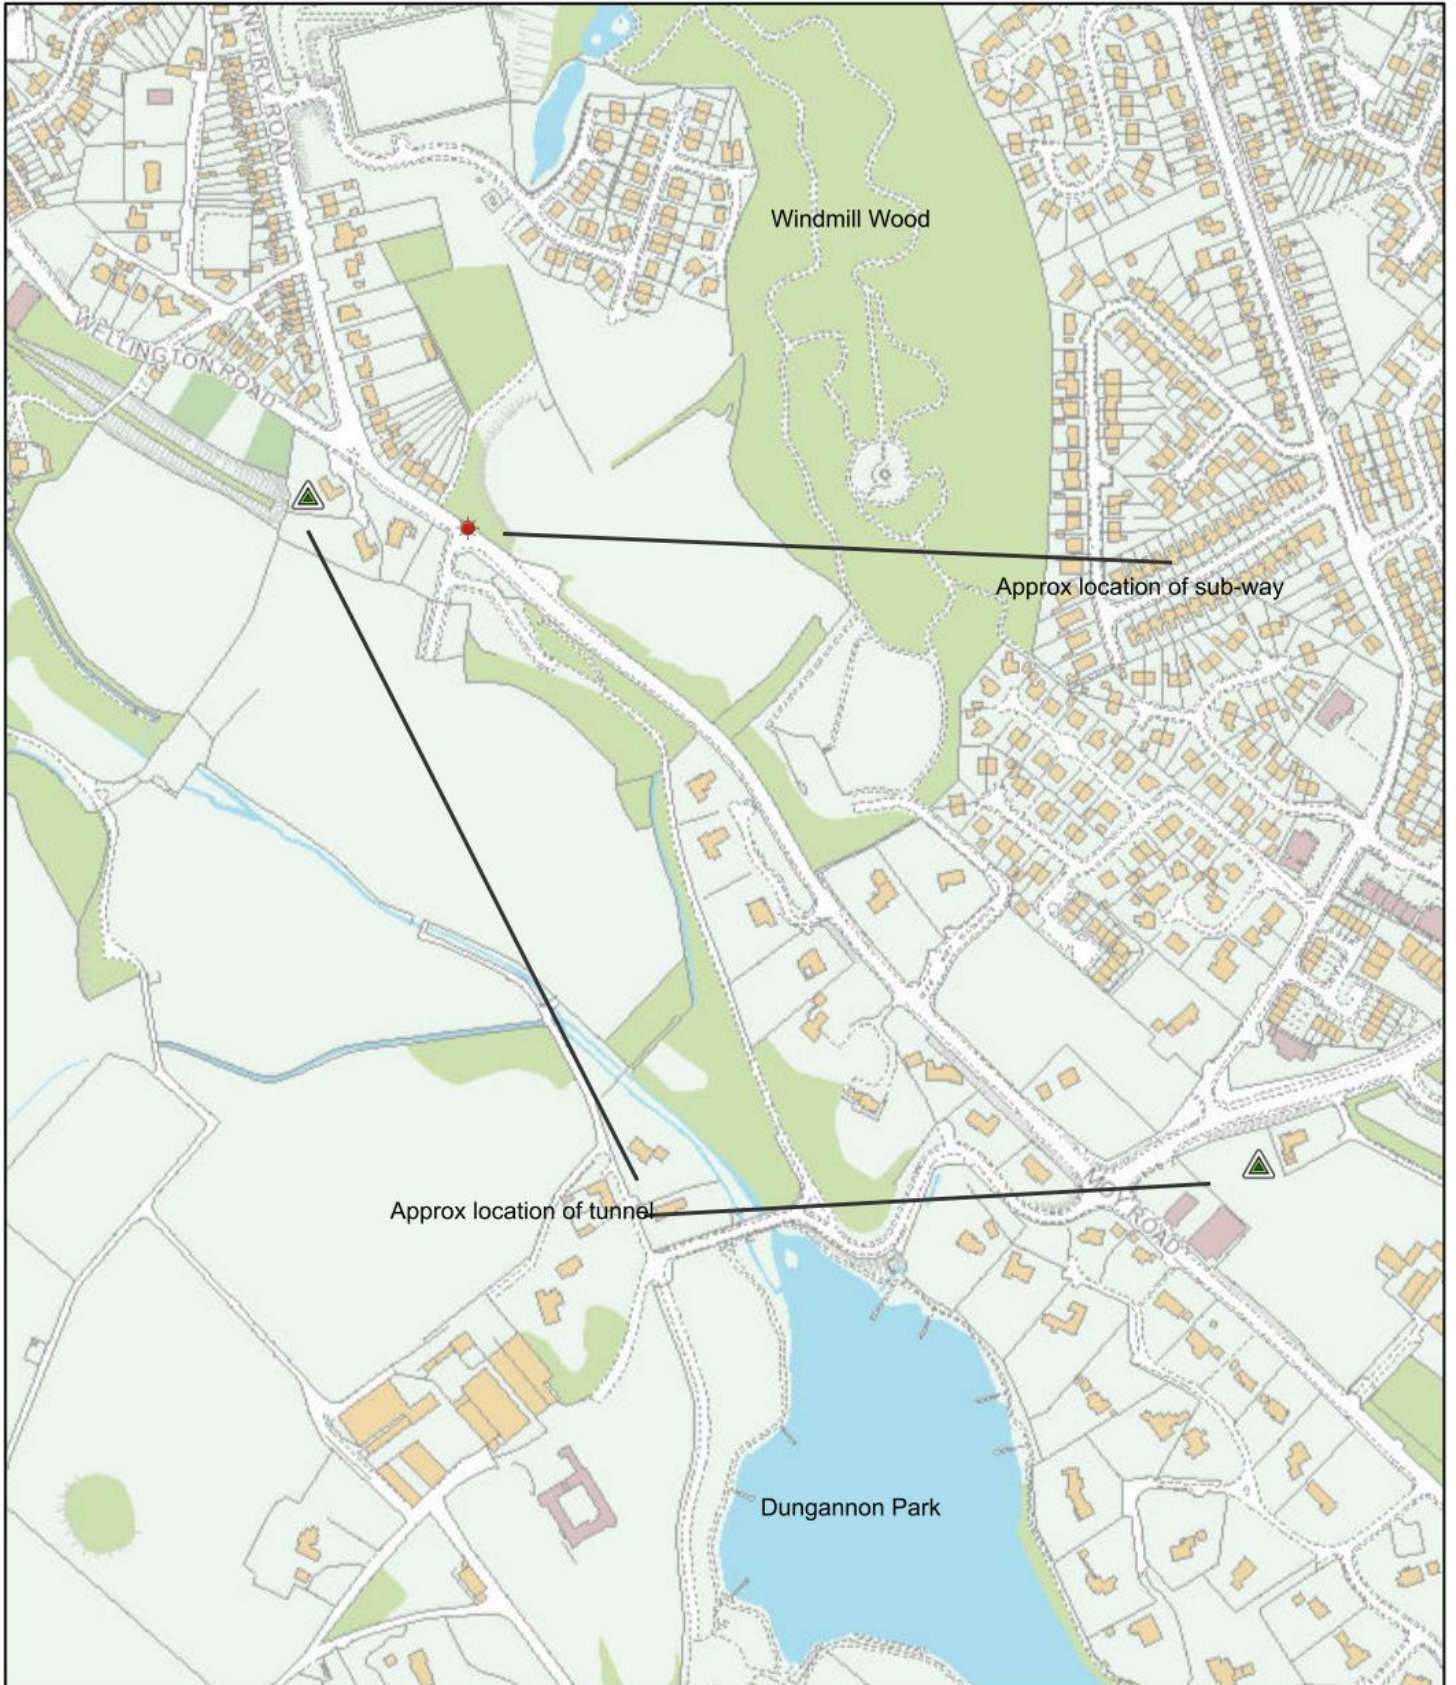

Railway Tunnel & Sub-way Dungannon

10/22/2021, 4:29:07 PM

© Crown Copyright & Database Right 2020, © Ordnance Survey Ireland - SpatialNI is a service provided by Ordnance Survey of Northern Ireland®