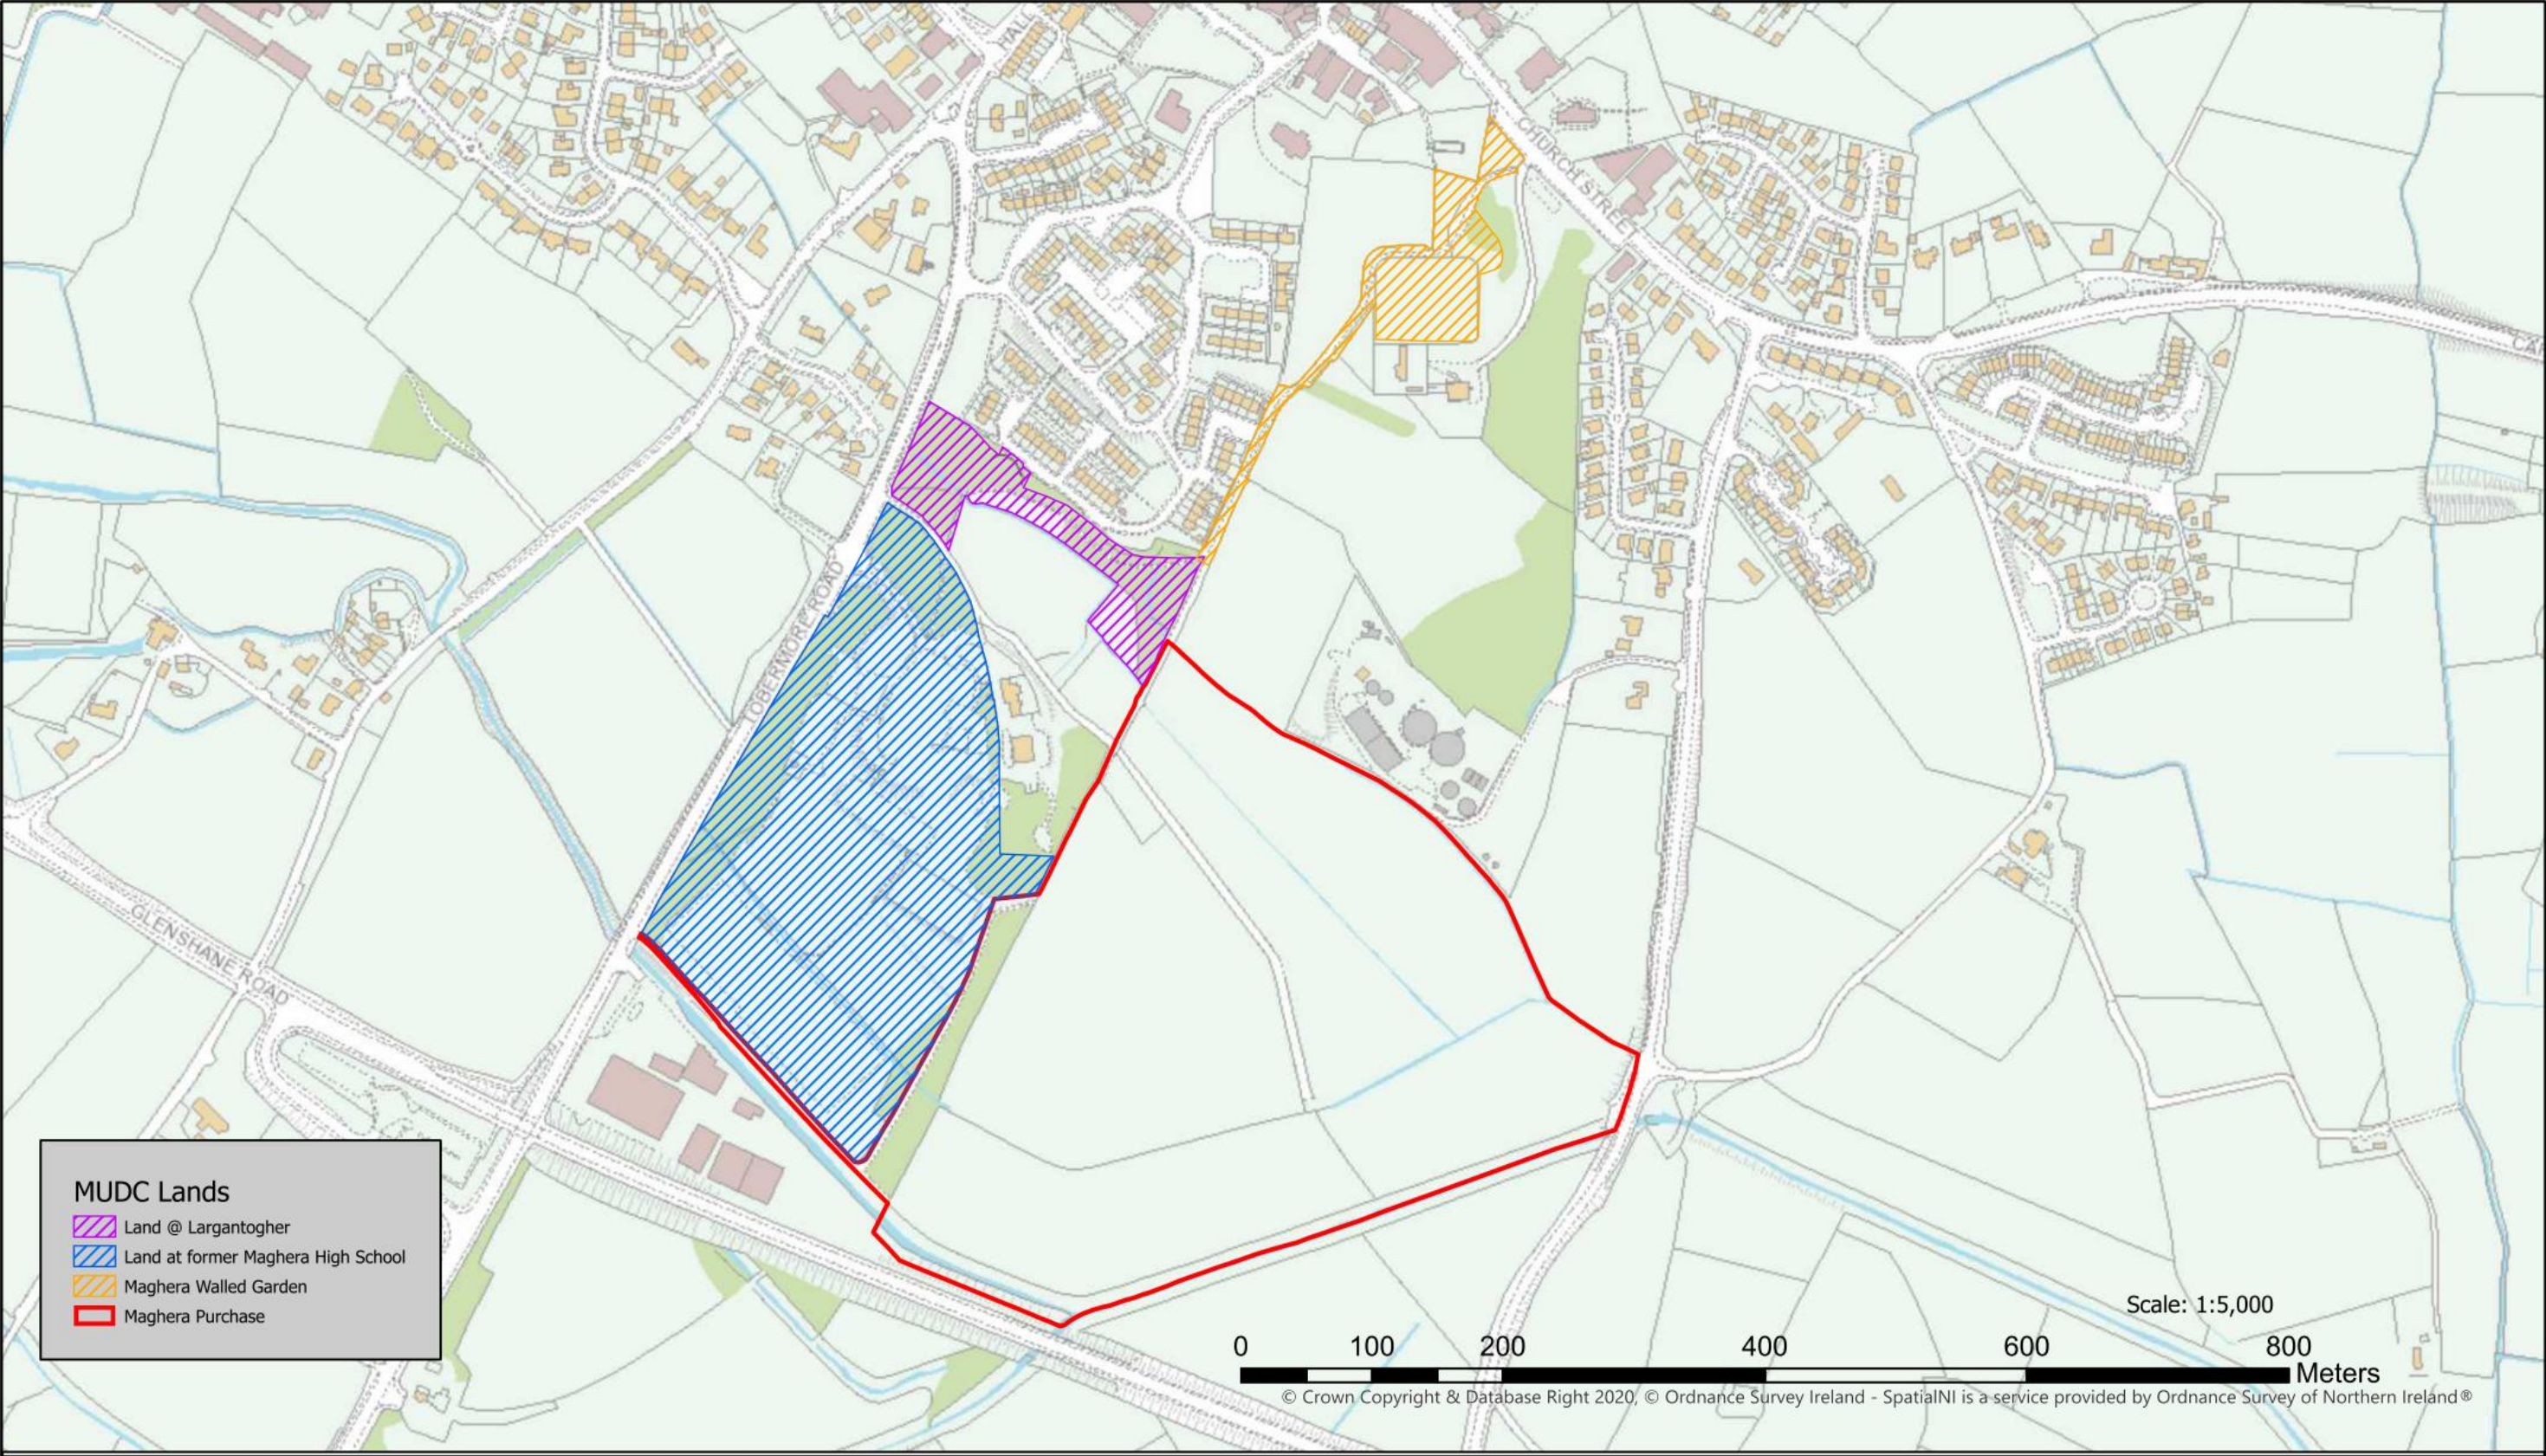

# Lands @ Maghera Master Map

Comhairle Ceantair  
**Lár Uladh**  
**Mid Ulster**  
District Council

This material is based upon Crown Copyright and is reproduced with the permission of Land & Property Services under delegated authority from the Controller of Her Majestys Stationary Office © Crowncopyright and database rights.