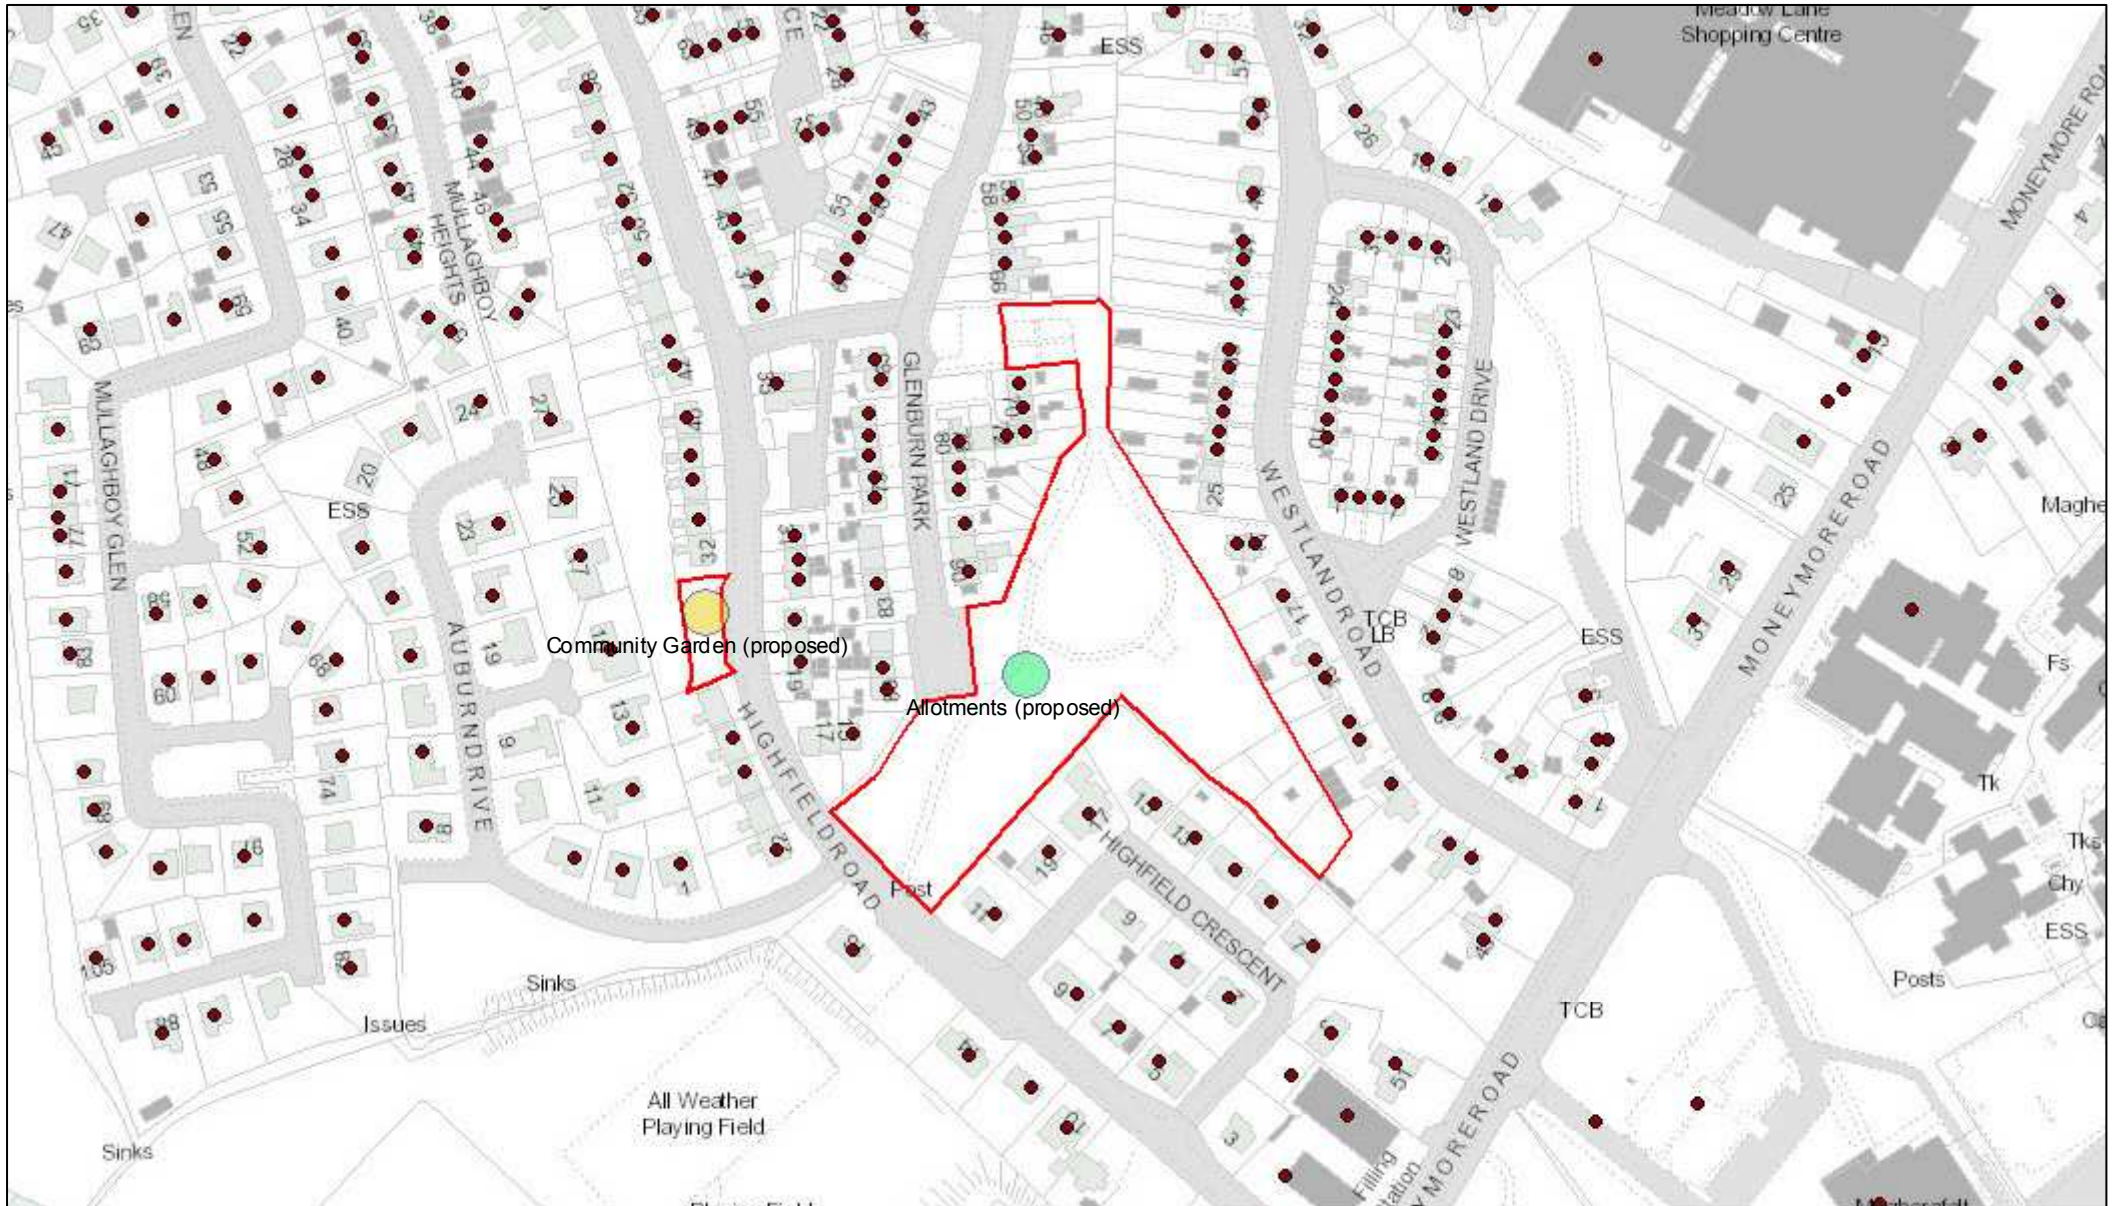

ArcGIS Web Map

24/08/2018 09:54:17

-  MFelt_Deeds
-  Mid_Ulster_Outline
-  Pointer