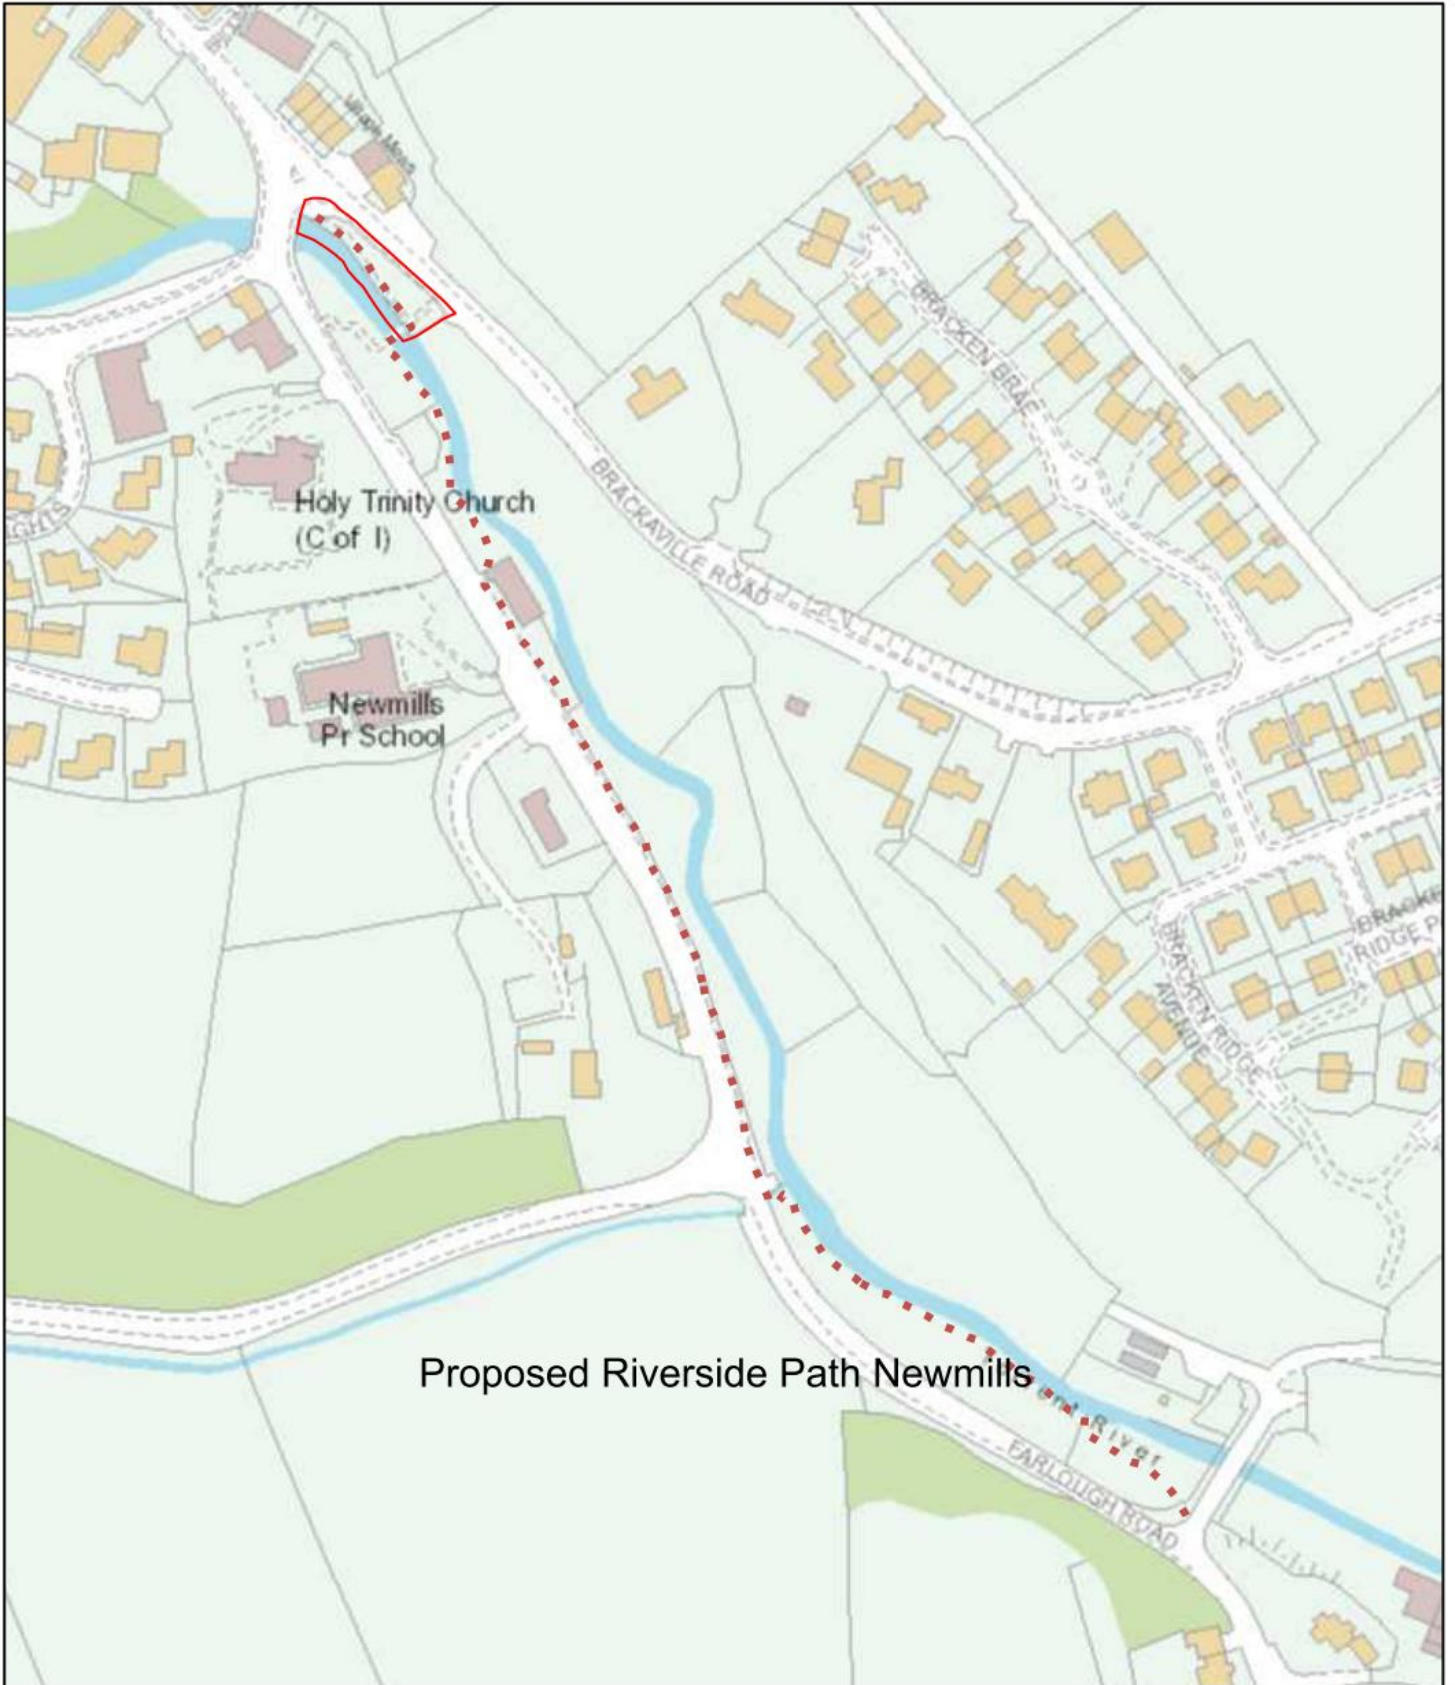

Newmills Riverside Trail

4/12/2022, 10:11:48 AM

-  Deeds
-  Mid_Ulster_Boundary

© Crown Copyright & Database Right 2020, © Ordnance Survey Ireland - SpatialNI is a service provided by Ordnance Survey of Northern Ireland®