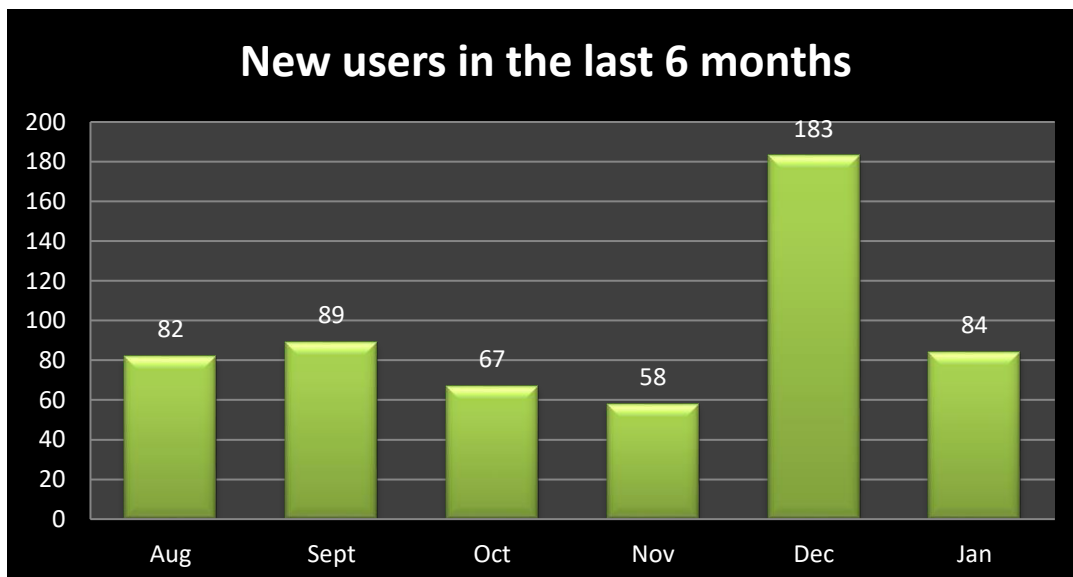

## Executive Summary

The main figures to highlight from the report are as follows:

1. Since launch there have been **9,404** new users with **84** new users this month.
2. The best day for new users this month was 4<sup>th</sup> January with 9.
3. The number of product page views since launch is **32,025** and the average time spent viewing each product page has been **26.81** seconds. This represents excellent learning for the users and they experience immediate learning and form the habit of using the App as their reference point.
4. The top viewed items in MUDC since launch have been:
  - I. Pizza Boxes (Takeaway)
  - II. Used Tissues, Kitchen Roll or Napkins
  - III. Shredded Paper
  - IV. Printer Cartridges
  - V. Ash
5. The most viewed items in **Northern Ireland**, since launch in March 14, based on **654,822 searches**, have been:
  - i. Pizza Boxes (Takeaway)
  - ii. Used Tissues, Kitchen Roll or Napkins
  - iii. Kitchen Foil
  - iv. Foil Trays
  - v. Cartons/Cartons-Tetrapak
6. The most viewed article in the 'News/ Info' and 'Tips' has been 'When is my collection day?' with 11,631 views since launch.
7. The most frequently viewed Recycling Centre has been 'Cookstown Recycling Centre' with 743 views each.
8. No Push Notifications were sent this month.
9. 5 Contact Council emails were received this month.
10. 4 Environmental reports were received this month with 37 in the last 12 months.

## Section 01: Users and Devices

This table shows existing users since the App was introduced in the Council area and the number of new users for the reporting period. We define Users, not as downloads, as the App can be deleted, but as users who have the App installed on MUDC at month end. This gives a true reflection of how many residents are using App.

The table below shows the monthly total of new users over the last 6 months: