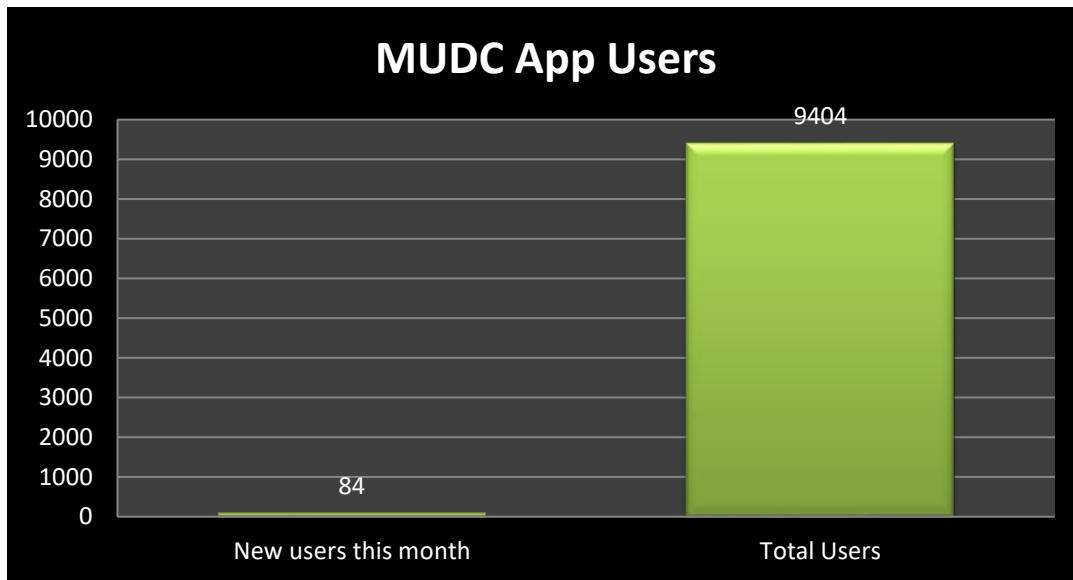

## **Overview**

This is a report to demonstrate a variety of metrics and overall usage of the Bin-Ovation App by Mid Ulster District Council (MUDC) householders. The report informs MUDC about how many of their residents are using the Bin-Ovation App and specifically how they are using it. This information will give the Council a unique view of the issues its residents have with its Waste Management scheme and therefore put the Council in a better position to improve its 'Recycling' performance.

## Executive Summary

The main figures to highlight from the report are as follows:

1. Since launch there have been **9,404** new users with **84** new users this month.
2. The best day for new users this month was 4<sup>th</sup> January with 9.
3. The number of product page views since launch is **32,025** and the average time spent viewing each product page has been **26.81** seconds. This represents excellent learning for the users and they experience immediate learning and form the habit of using the App as their reference point.
4. The top viewed items in MUDC since launch have been:
  - I. Pizza Boxes (Takeaway)
  - II. Used Tissues, Kitchen Roll or Napkins
  - III. Shredded Paper
  - IV. Printer Cartridges
  - V. Ash
5. The most viewed items in **Northern Ireland**, since launch in March 14, based on **654,822 searches**, have been:
  - i. Pizza Boxes (Takeaway)
  - ii. Used Tissues, Kitchen Roll or Napkins
  - iii. Kitchen Foil
  - iv. Foil Trays
  - v. Cartons/Cartons-Tetrapak
6. The most viewed article in the 'News/ Info' and 'Tips' has been 'When is my collection day?' with 11,631 views since launch.
7. The most frequently viewed Recycling Centre has been 'Cookstown Recycling Centre' with 743 views each.
8. No Push Notifications were sent this month.
9. 5 Contact Council emails were received this month.
10. 4 Environmental reports were received this month with 37 in the last 12 months.

The table below shows the monthly total of new users over the last 6 months: