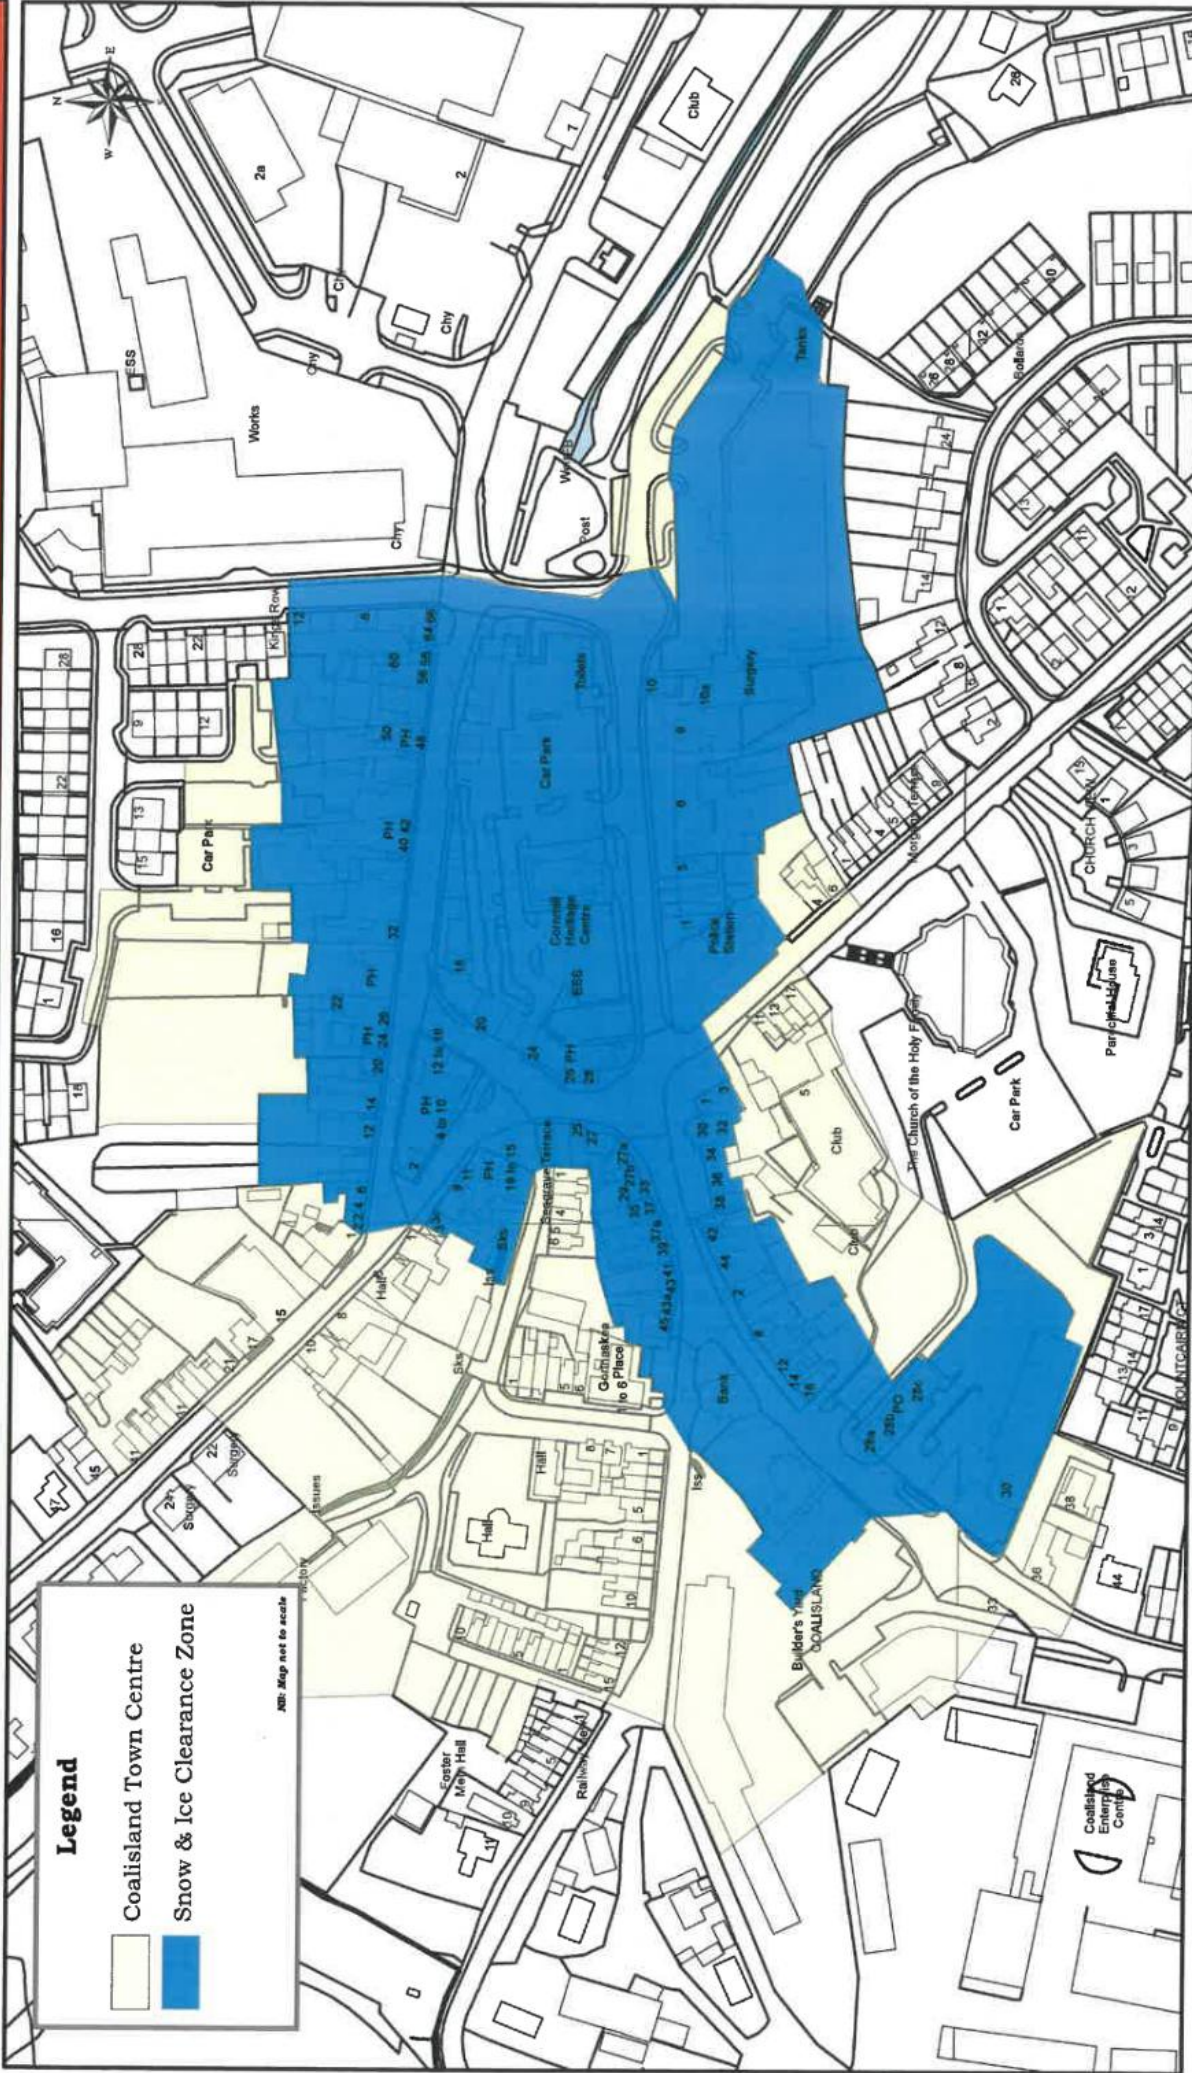

Coalisland Snow & Ice Clearance Maps

This material is based upon Crown Copyright and is reproduced with the permission of Land & Property Services under delegated authority from the Controller of Her Majesty's Stationary Office © Crown copyright and database rights.

Author: John Paul Devlin
 Date: 01/10/2021
 Dept: Planning
 Authority License No: CS & LA 156

Comhairle Ceantair
Lár Uladh
Mid Ulster
 District Council

Cookstown Snow & Ice Clearance Maps

Legend

-  Cookstown Town Centre
-  Snow & Ice Clearance Zone
-  Protected Route

2018 Map not to scale

Author: John Paul Devlin
 Date: 01/10/2021
 Dept: Planning
 Authority License No: CS & LA 156

This material is based upon Crown Copyright and is reproduced with the permission of Land & Property Services under delegated authority from the Controller of Her Majesty's Stationary Office © Crowncopyright and database rights.