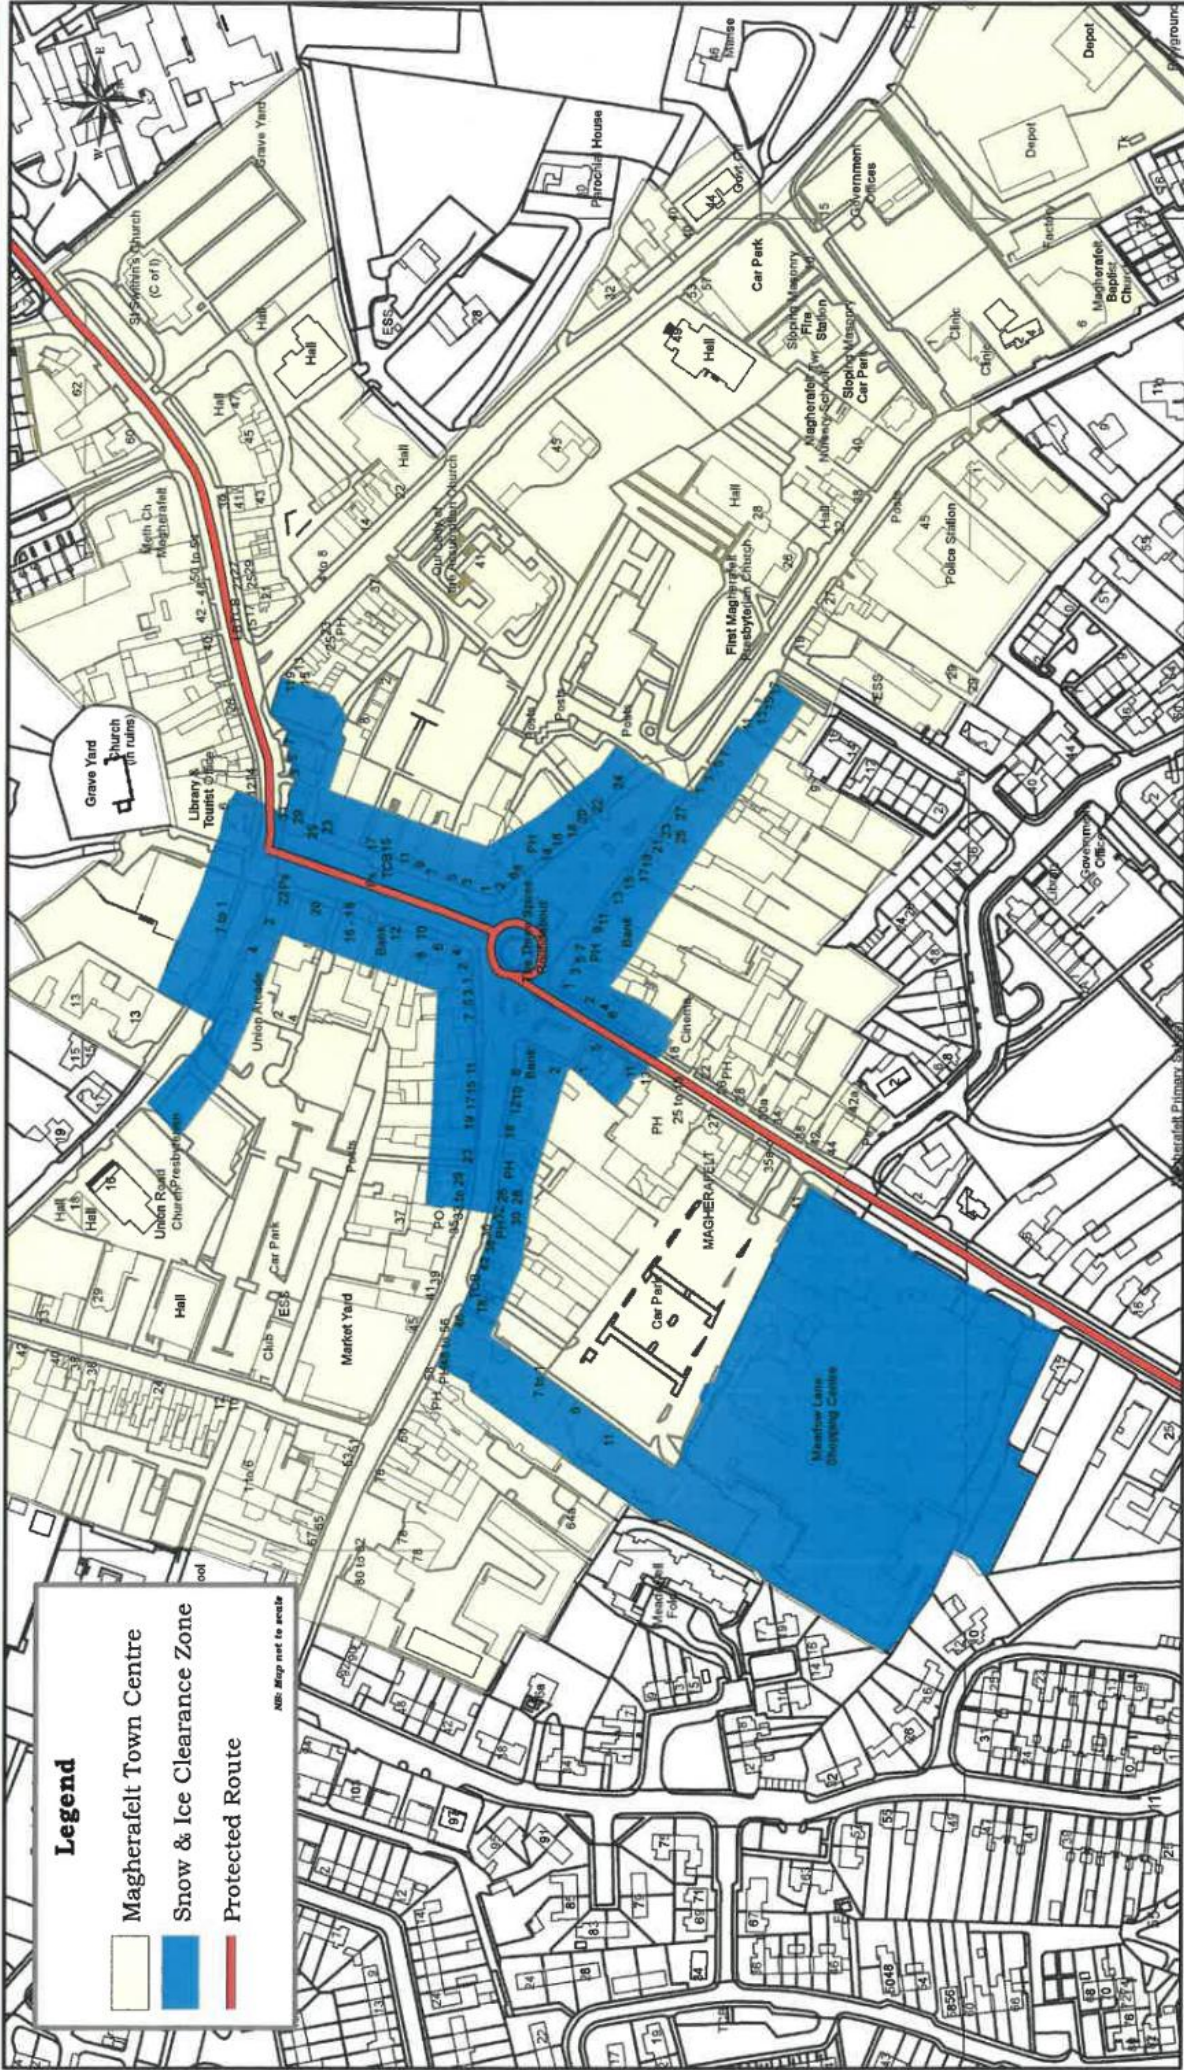

Comhairle Ceantair
Lár Uladh
Mid Ulster
 District Council

Magherafelt Snow & Ice Clearance Maps

Legend

- Magherafelt Town Centre
 - Snow & Ice Clearance Zone
 - Protected Route
- NB: Map not to scale

Author: John Paul Devlin
 Date: 01/10/2021
 Dept: Planning
 Authority License No: CS & LA 156