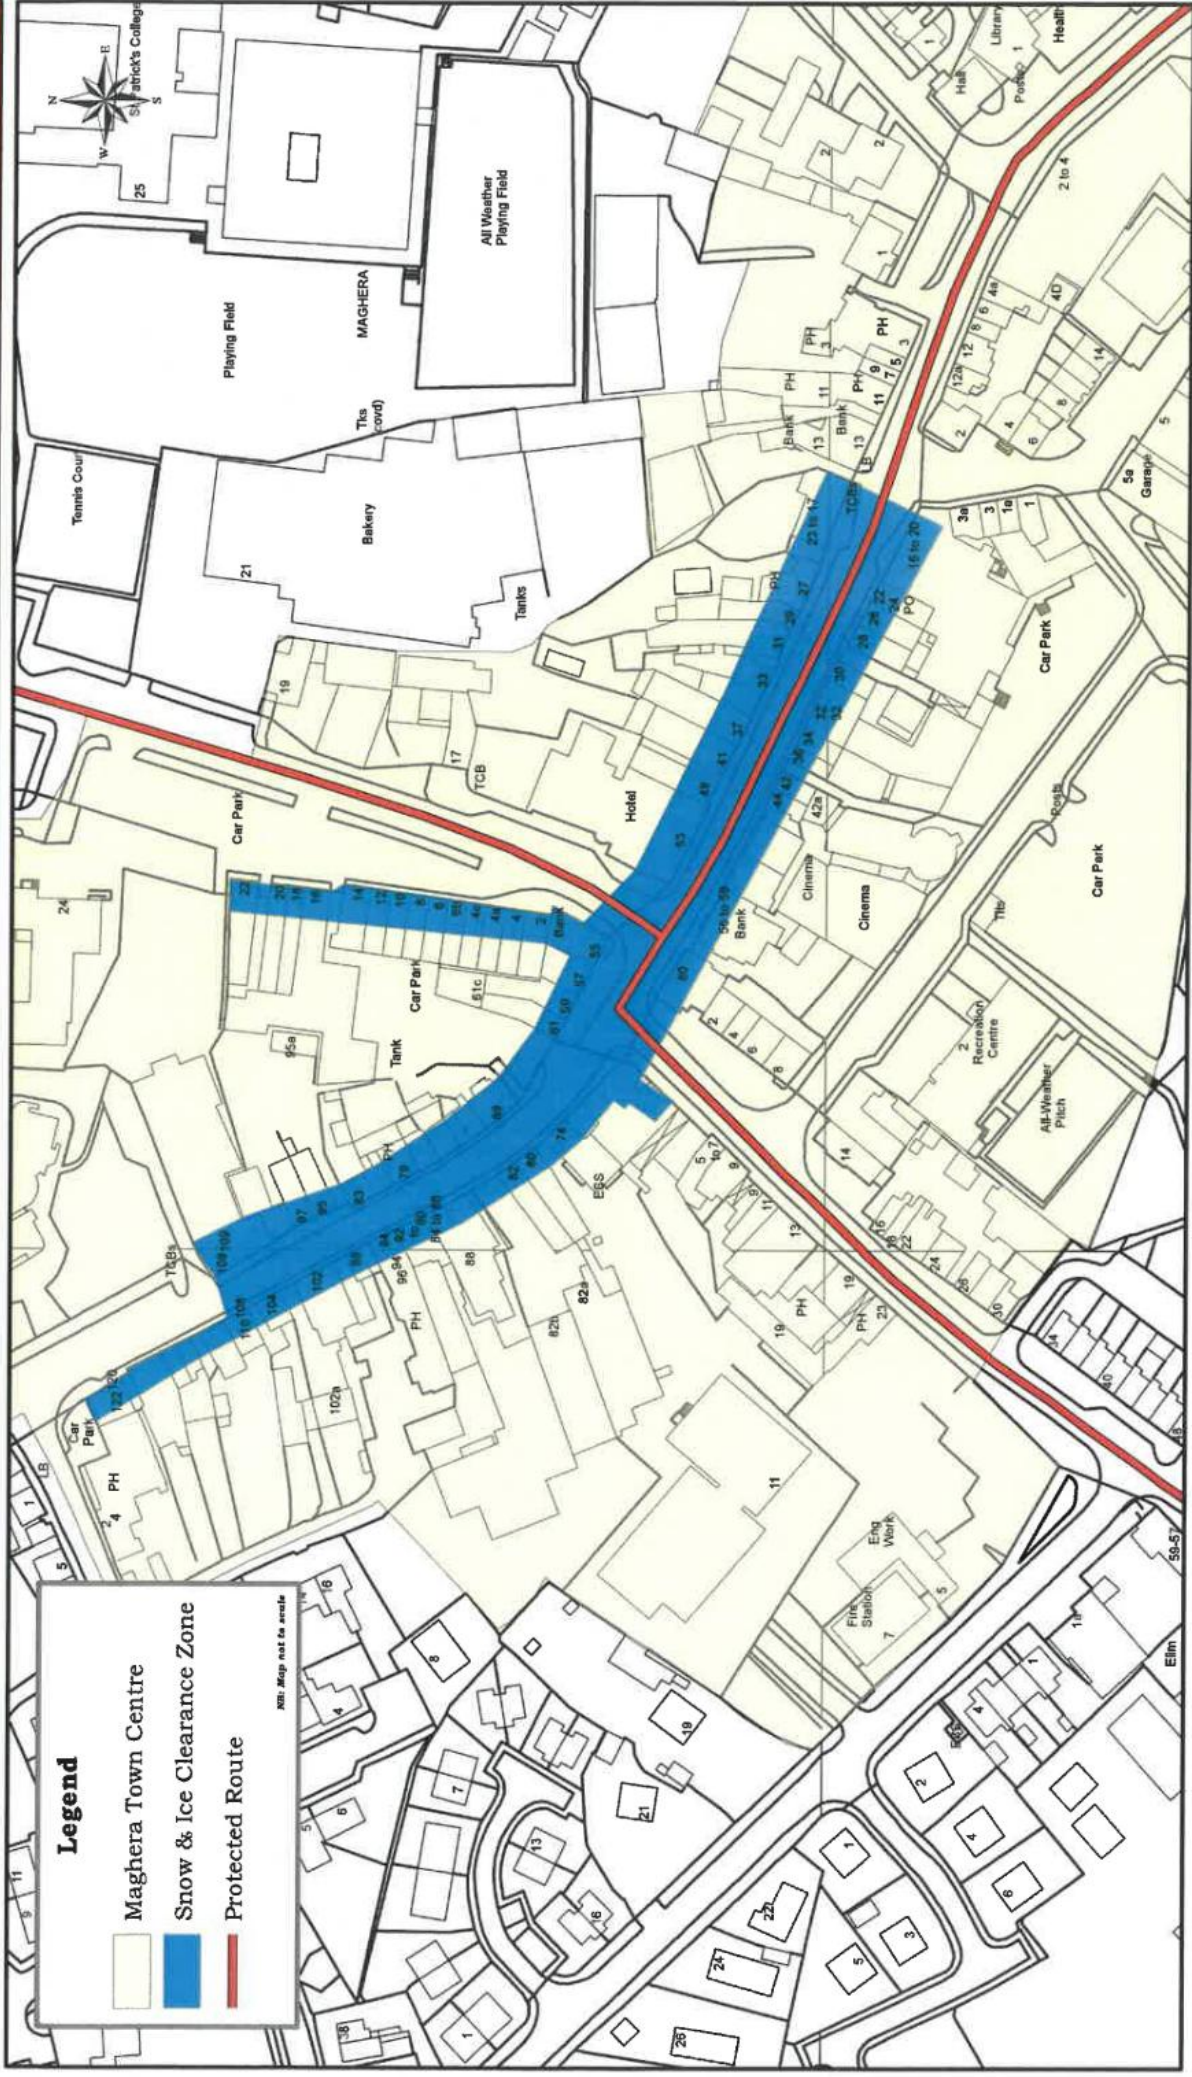

Maghera Snow & Ice Clearance Maps

Author: John Paul Devlin
Date: 01/10/2021
Dept: Planning
Authority License No: CS & LA 156

This material is based upon Crown Copyright and is reproduced with the permission of Land & Property Services under delegated authority from the Controller of Her Majesty's Stationary Office © Crown copyright and database rights.

Comhairle Ceantair
Lár Uladh
Mid Ulster
District Council