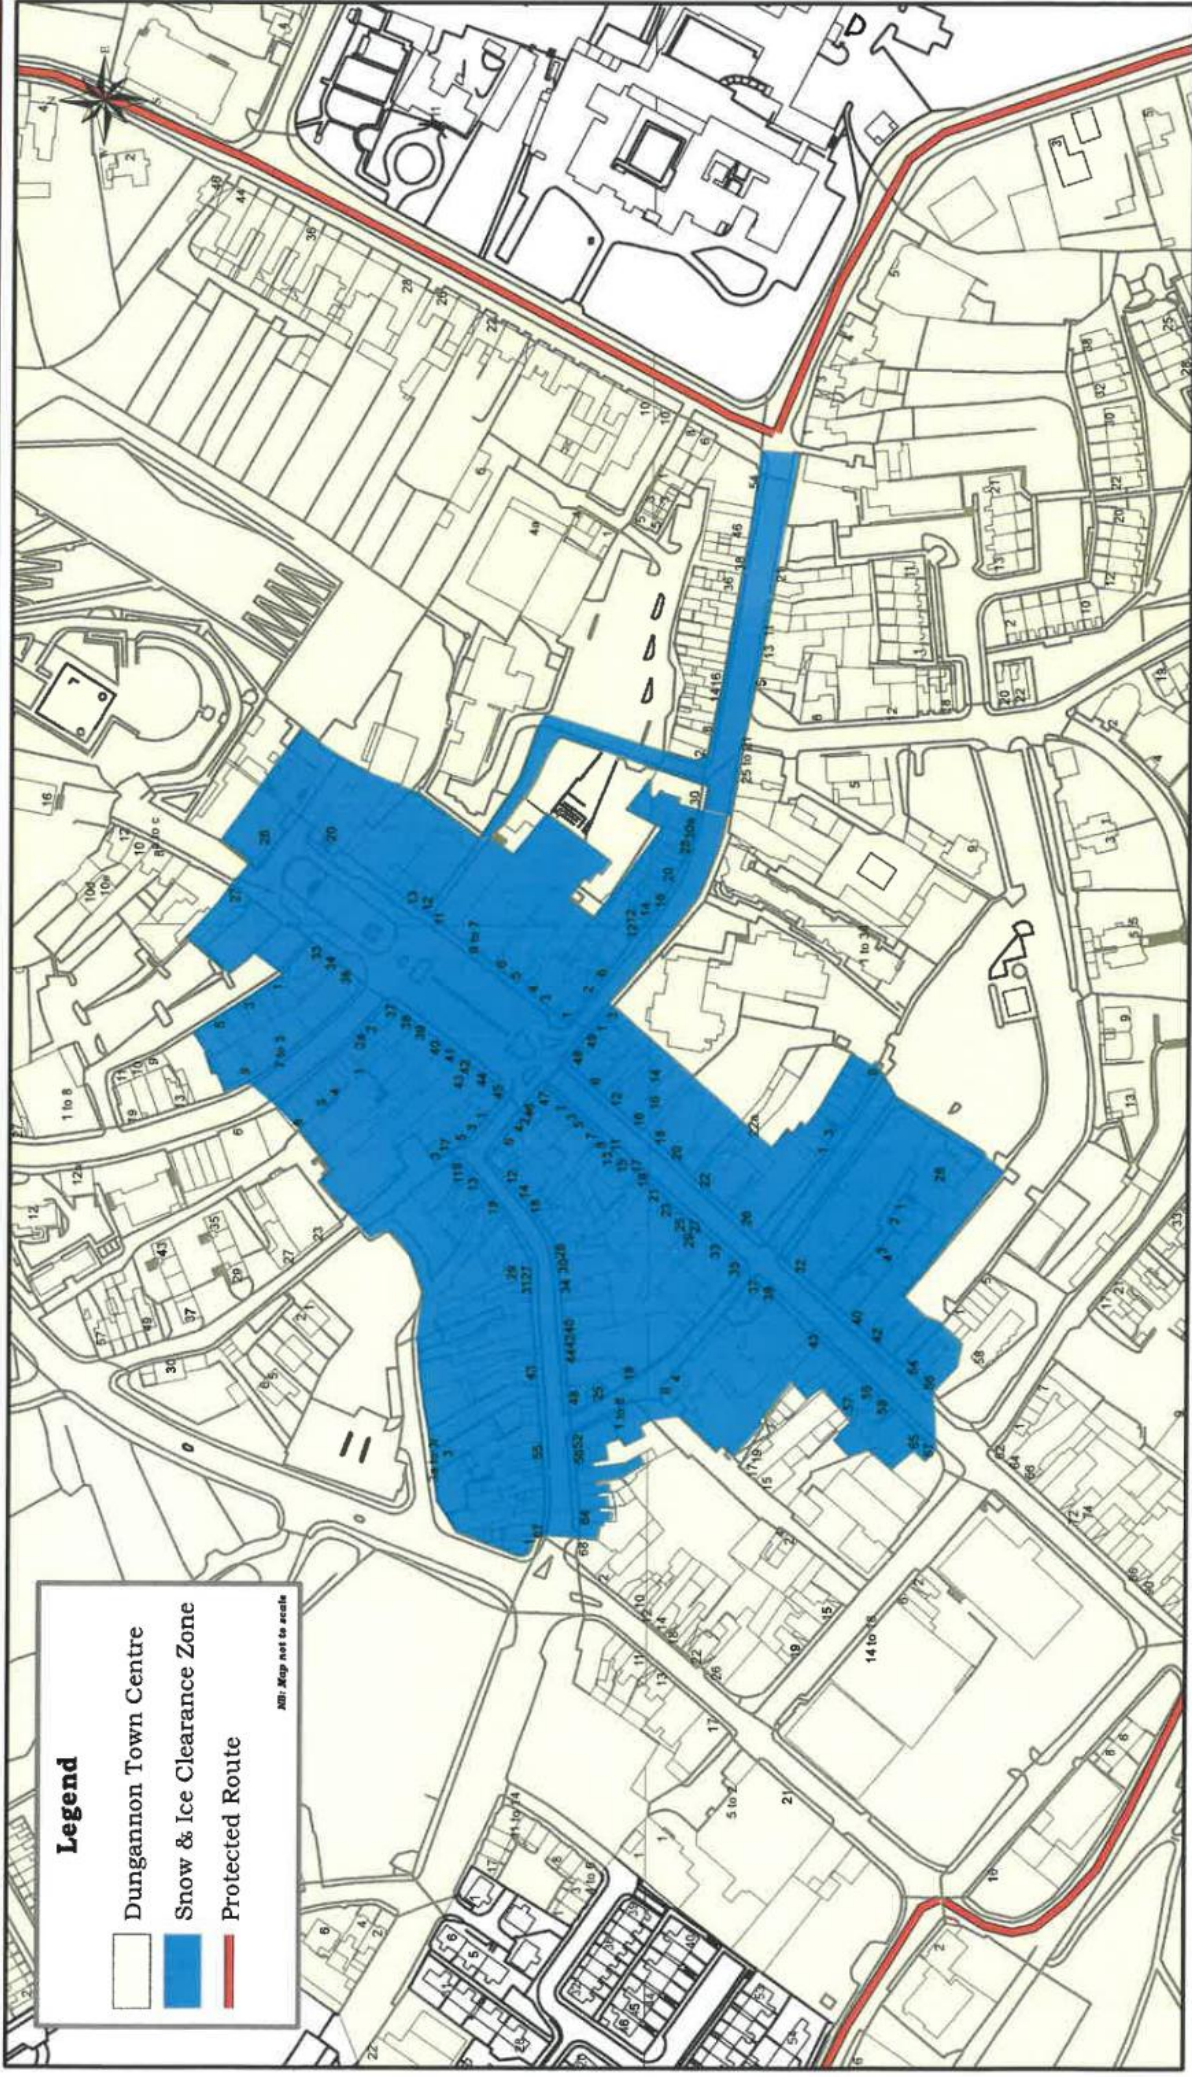

Dungannon Snow & Ice Clearance Maps

Legend

- Dungannon Town Centre
- Snow & Ice Clearance Zone
- Protected Route

NB: Map not to scale

Author: John Paul Devlin
Date: 01/10/2021
Dept: Planning
Authority License No: CS & LA 156

This material is based upon Crown Copyright and is reproduced with the permission of Land & Property Services under delegated authority from the Controller of Her Majesty's Stationary Office © Crowncopyright and database rights.

Comhairle Ceantair
Lár Uladh
Mid Ulster
District Council