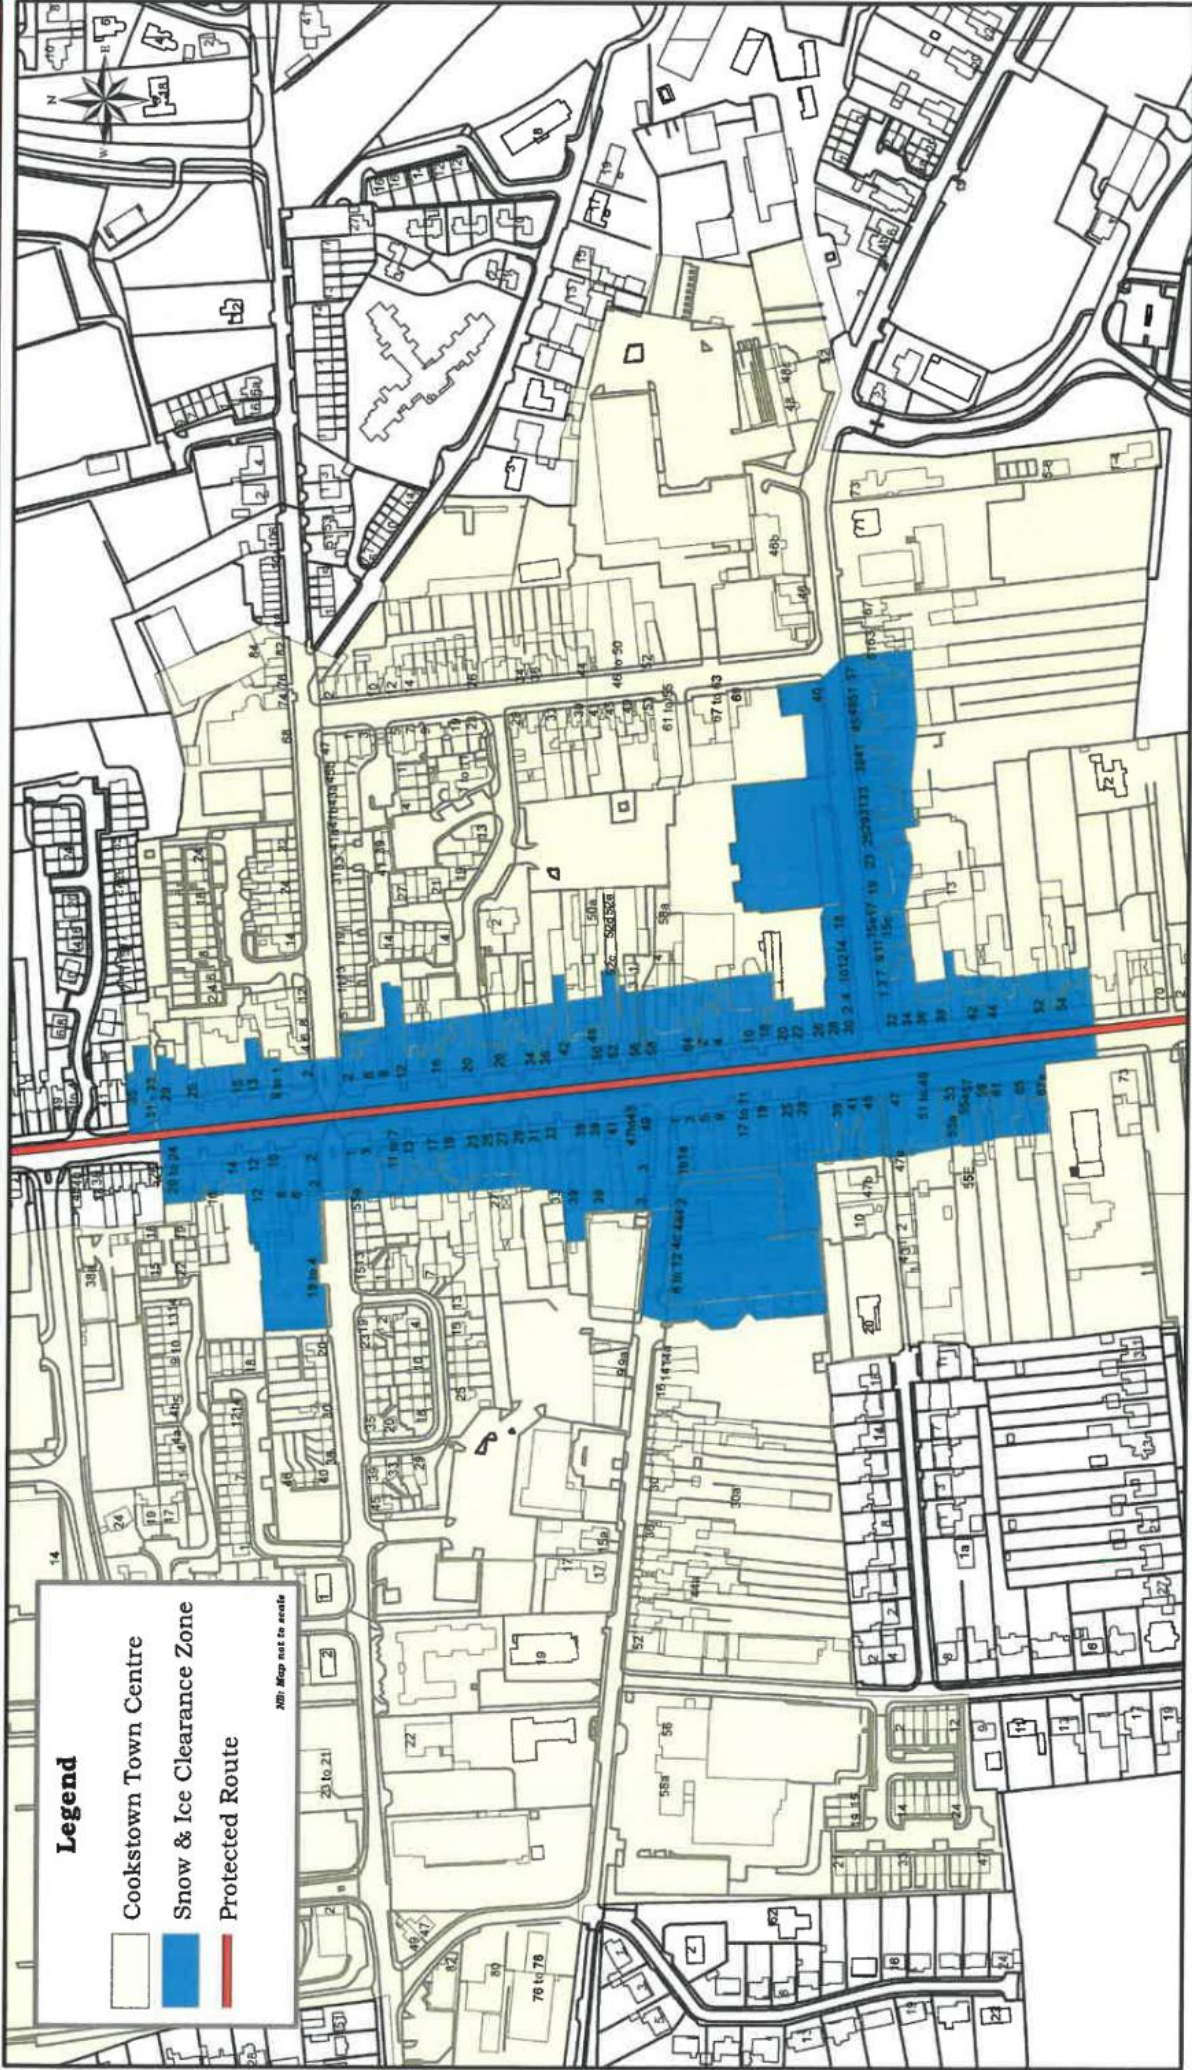

Cookstown Snow & Ice Clearance Maps

Legend

- Cookstown Town Centre
- Snow & Ice Clearance Zone
- Protected Route

2018 Map not to scale

Author: John Paul Devlin
Date: 01/10/2021
Dept: Planning
Authority License No: CS & LA 156

This material is based upon Crown Copyright and is reproduced with the permission of Land & Property Services under delegated authority from the Controller of Her Majesty's Stationary Office © Crowncopyright and database rights.

Comhairle Ceantair
Lár Uladh
Mid Ulster
District Council